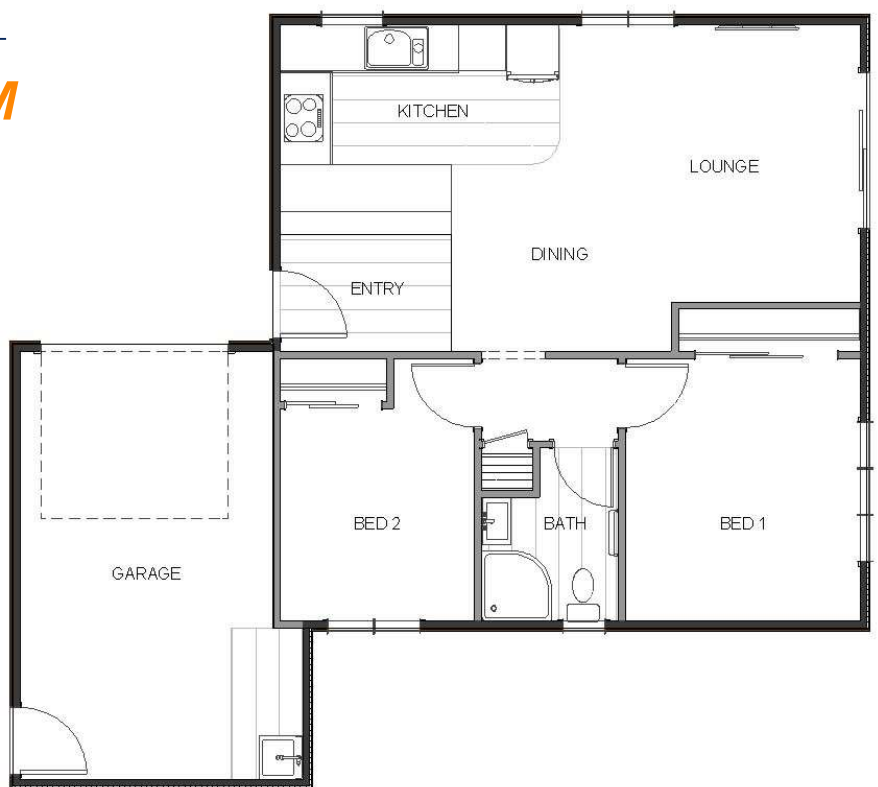

Artistic impression only

BRYNLEY

**BUILD PRICE FROM
\$355,000**

Floor Area: 82m²

Contact Campbell Findlay
027 5533 655 for further information