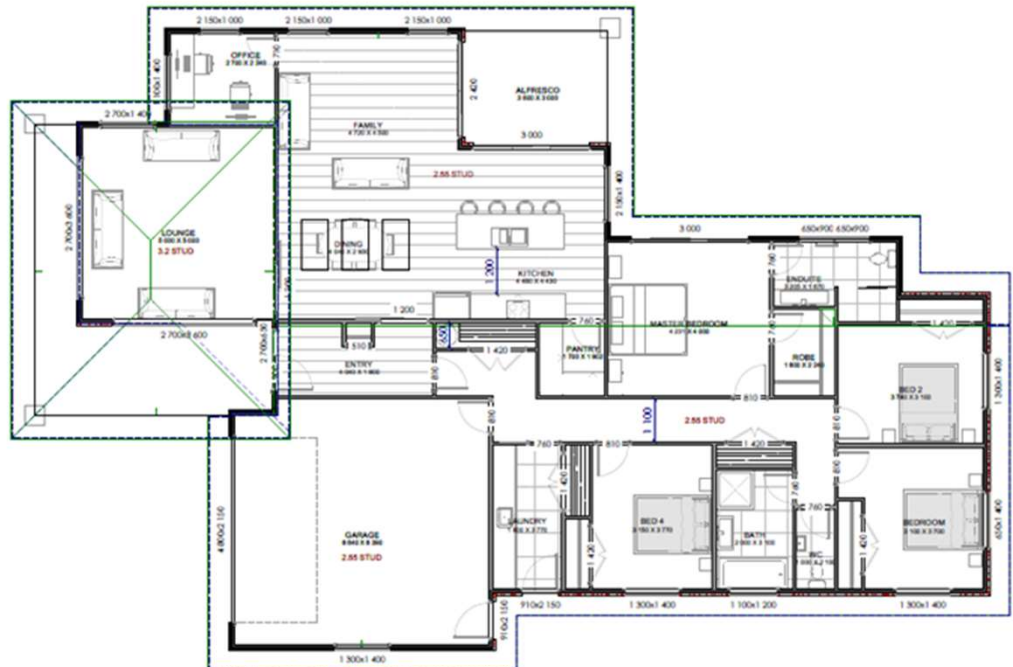

Artistic impression only

MONTGOMERY

**BUILD PRICE FROM
\$745,000**

Floor Area: 285m²

Contact Campbell Findlay
027 5533 655 for further information