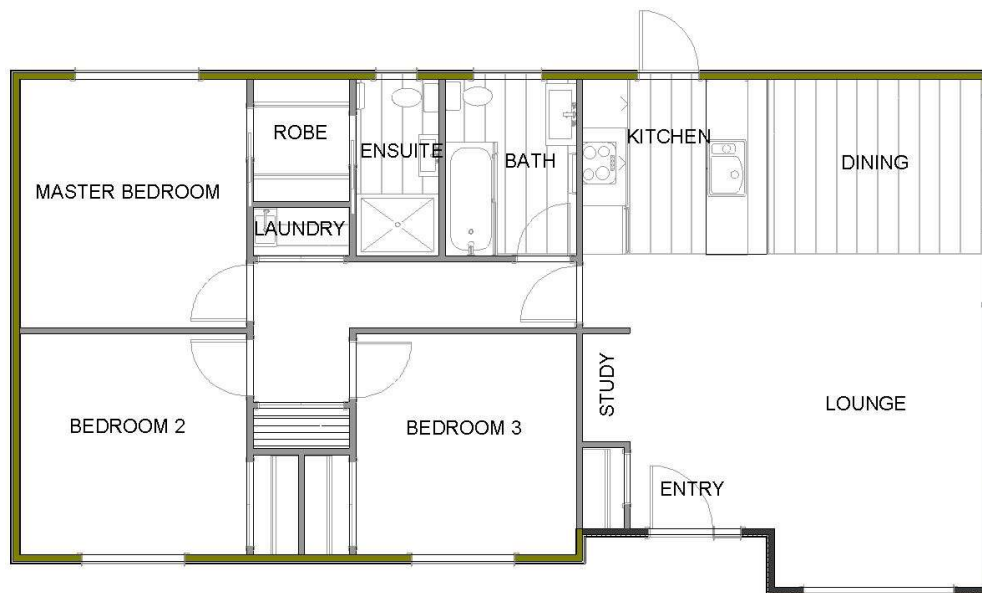

# SURREY

**BUILD PRICE FROM  
\$401,000**

3

1

2

Floor Area: 100m<sup>2</sup>

Contact Campbell Findlay

027 5533 655 for further information