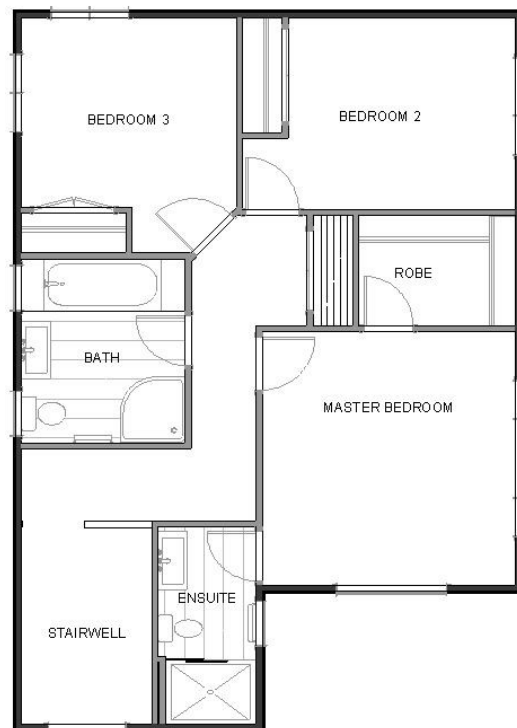

WILTSHIRE

**BUILD PRICE FROM
\$689,000**

Ground Floor

First Floor

Floor Area: 208.5m2

Contact Campbell Findlay
027 5533 655 for further information